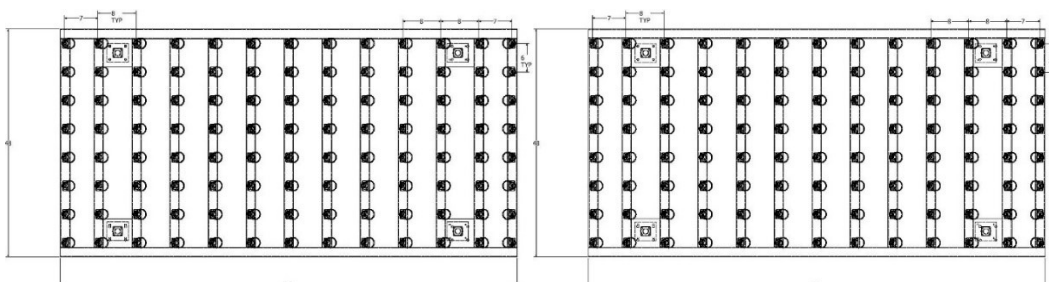

Options

1. Custom sizing and featured tables offered made-to-order.
   - 6" floor casters for mobility. (two – rigid, two – swivel w/ lever lock)
   - Table top cutouts available for operator reach or seamer machinery – [cut-out options](#)
   - Pneumatic tilting ball caster tables – reference PST Model PT-BCT – [pneumatic tilt options](#)
2. Table sizing indicates overall width and length footprint.
   - Ball caster spacing may vary +/- 1 inch for proper fit within frame.
   - Ordering example for Model BCT-36X24 with 6"x6" caster spacing: BCT-36X24-6X6

BCT-48X96-6X8

BCT-48X96-12X12